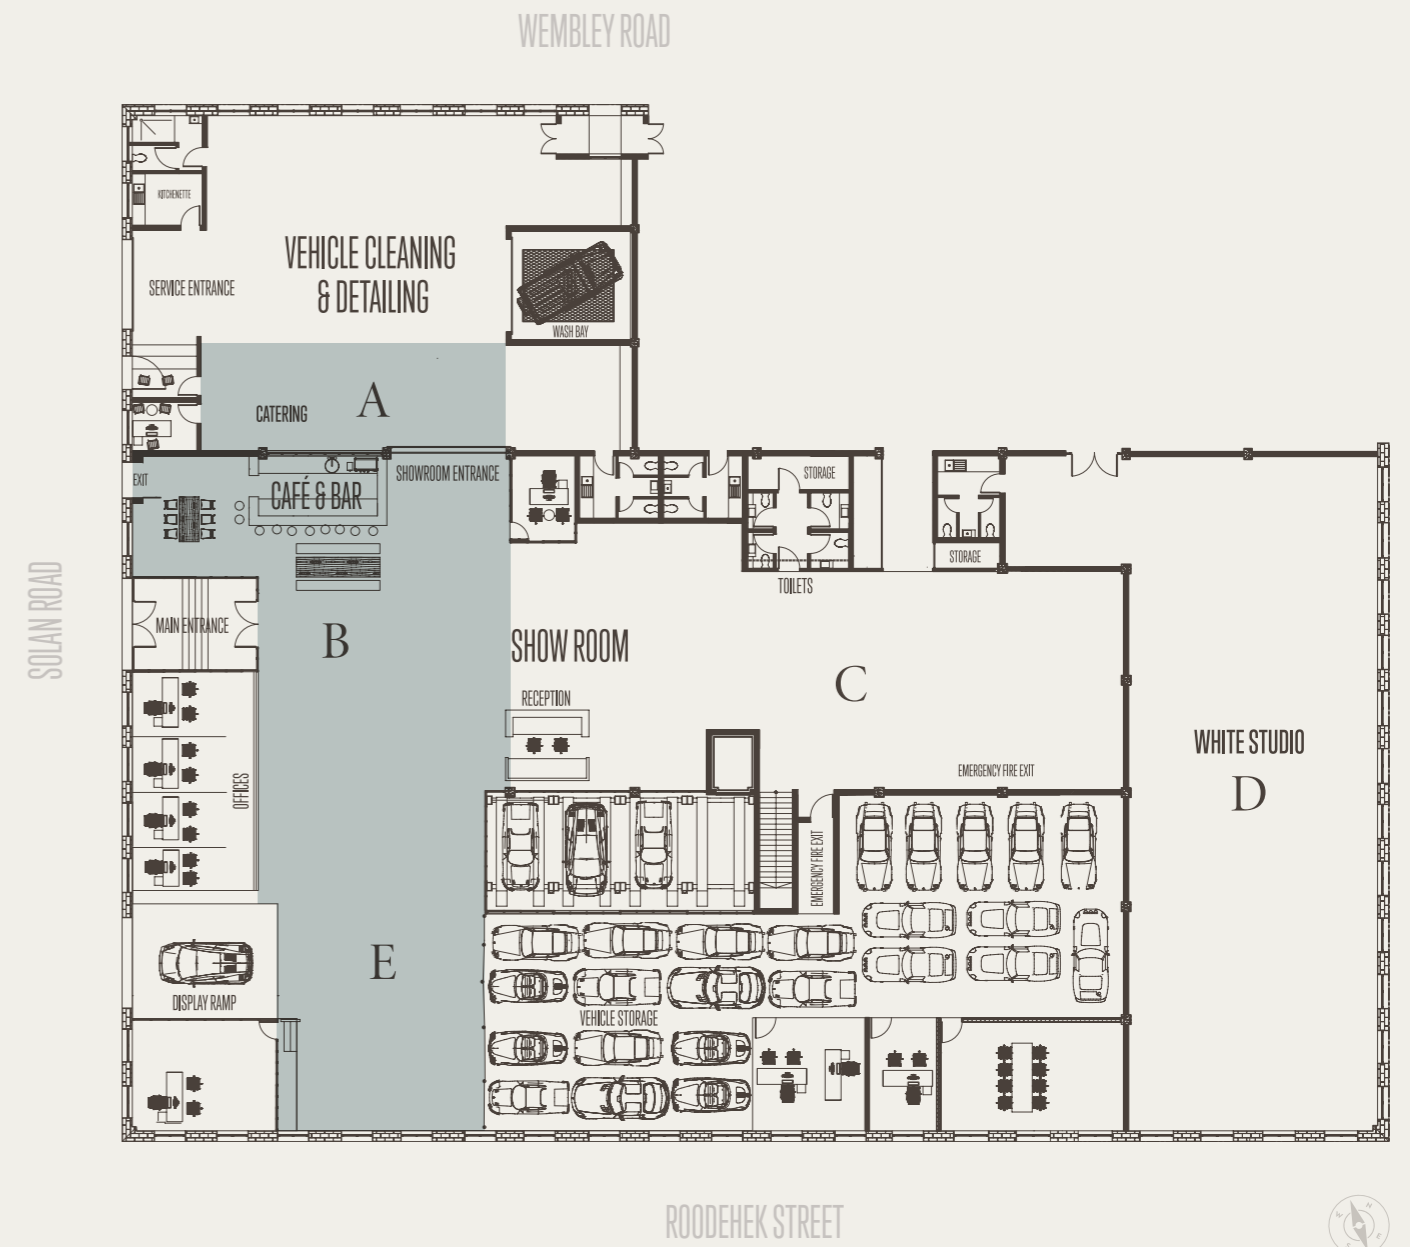

# Full Venue

SIZE:  
1200 m<sup>2</sup>

# Café, Bar & Showroom 1

SIZE:  
590 m<sup>2</sup>

## Café, Bar & Showroom 2

SIZE:

365 m<sup>2</sup>

# Café & Bar

SIZE:  
210 m<sup>2</sup>