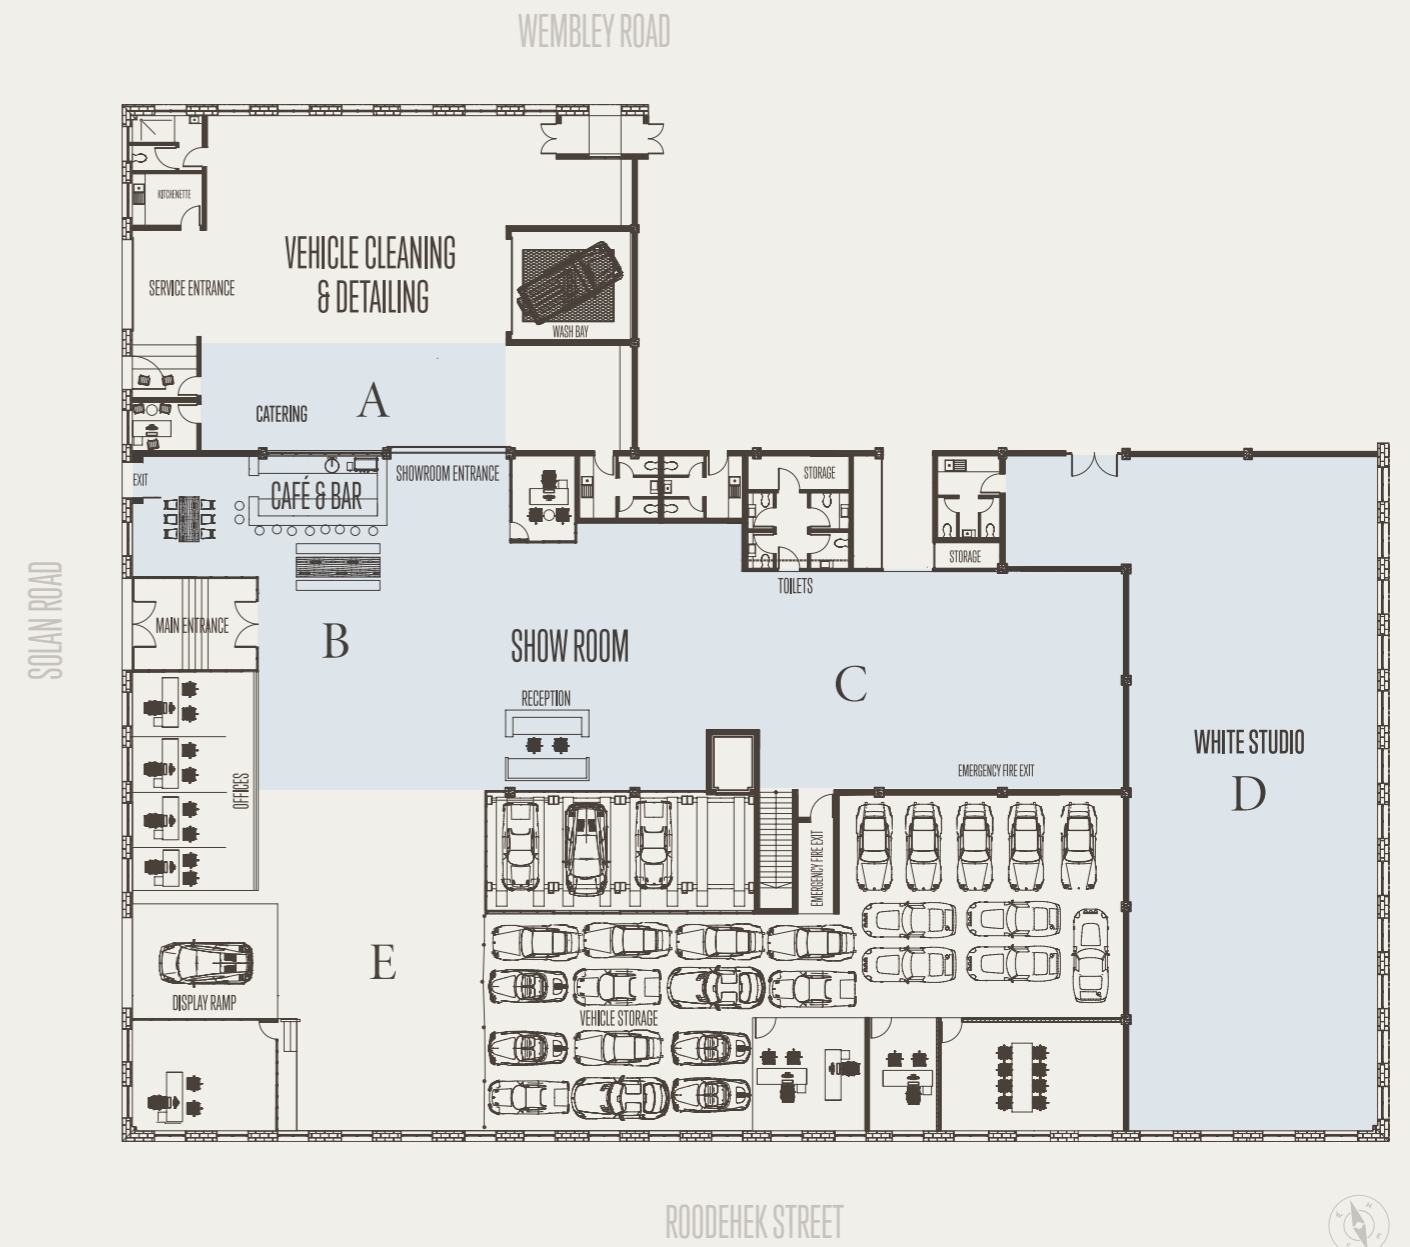

# Full Venue

SIZE:  
1200 m<sup>2</sup>

# Café, Bar & Showroom 1

SIZE:  
590 m<sup>2</sup>

## Café, Bar & Showroom 2

SIZE:

365 m<sup>2</sup>

# Café & Bar

SIZE:  
210 m<sup>2</sup>