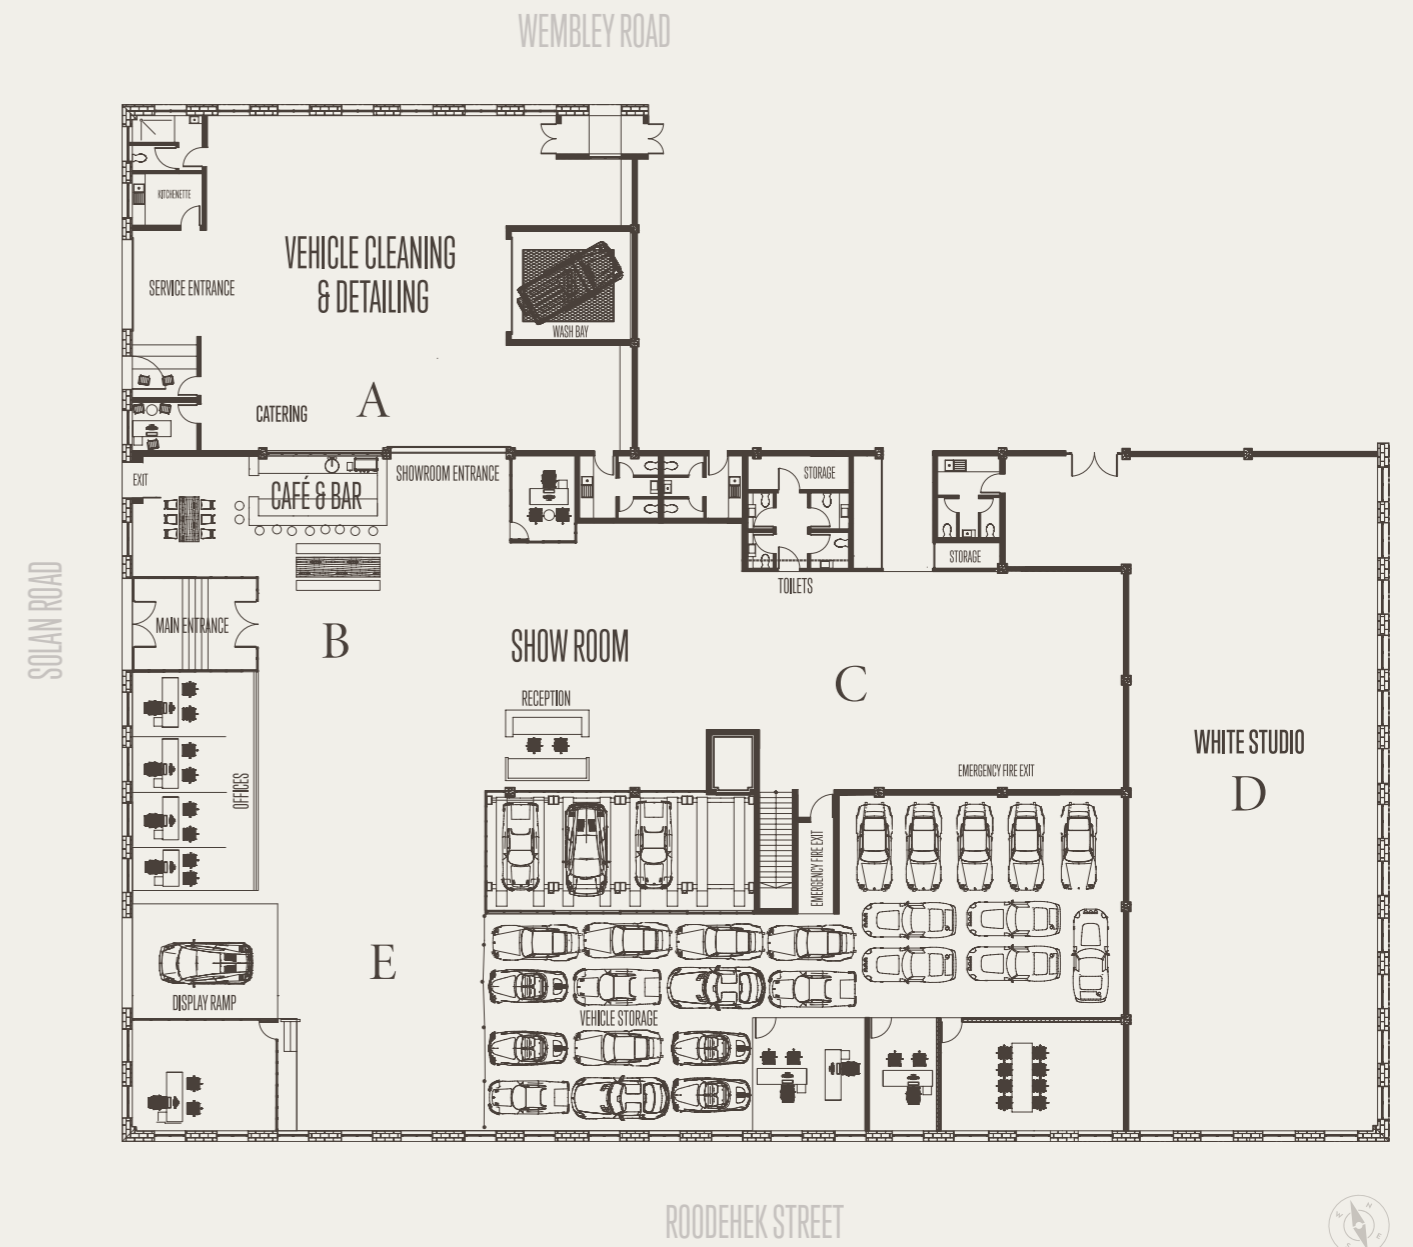

SECTION B

SECTION C

SECTION D

SECTION E

# Full Venue

SIZE:  
1200 m<sup>2</sup>

# Café, Bar & Showroom 1

SIZE:  
590 m<sup>2</sup>

## Café, Bar & Showroom 2

SIZE:

365 m<sup>2</sup>