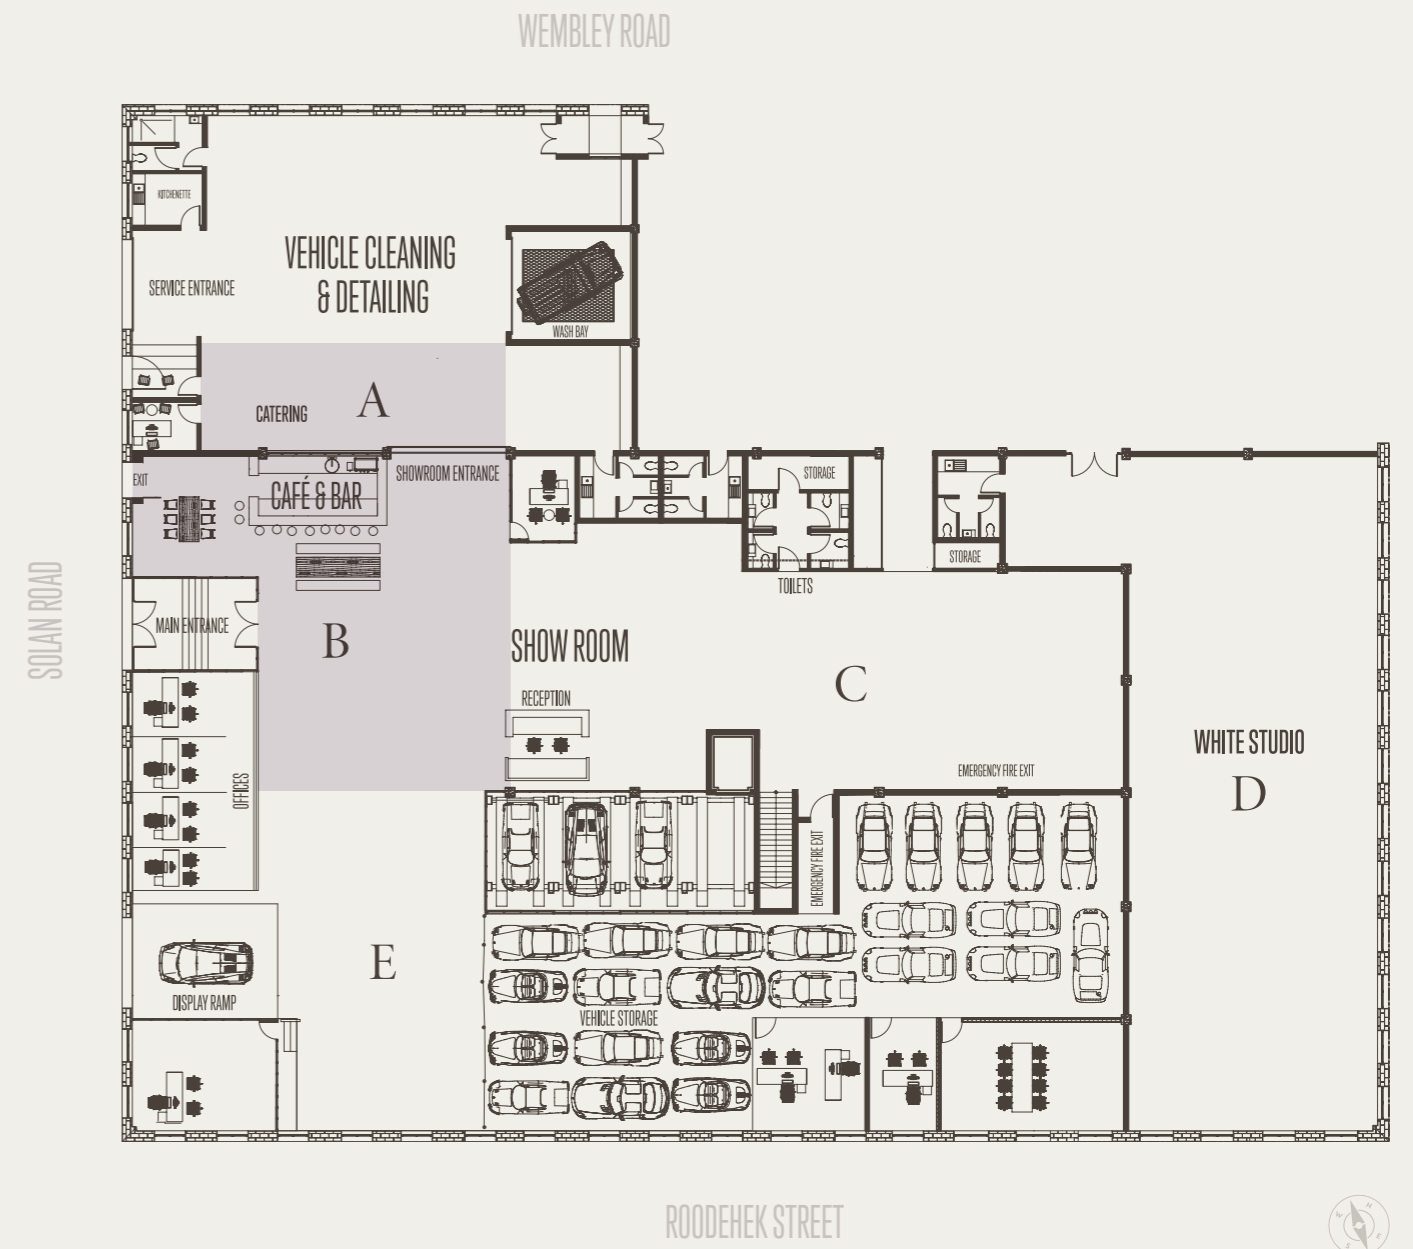

# Full Venue

SIZE:  
1200 m<sup>2</sup>

# Café, Bar & Showroom 1

SIZE:  
590 m<sup>2</sup>

## Café, Bar & Showroom 2

SIZE:

365 m<sup>2</sup>

# Café & Bar

SIZE:  
210 m<sup>2</sup>