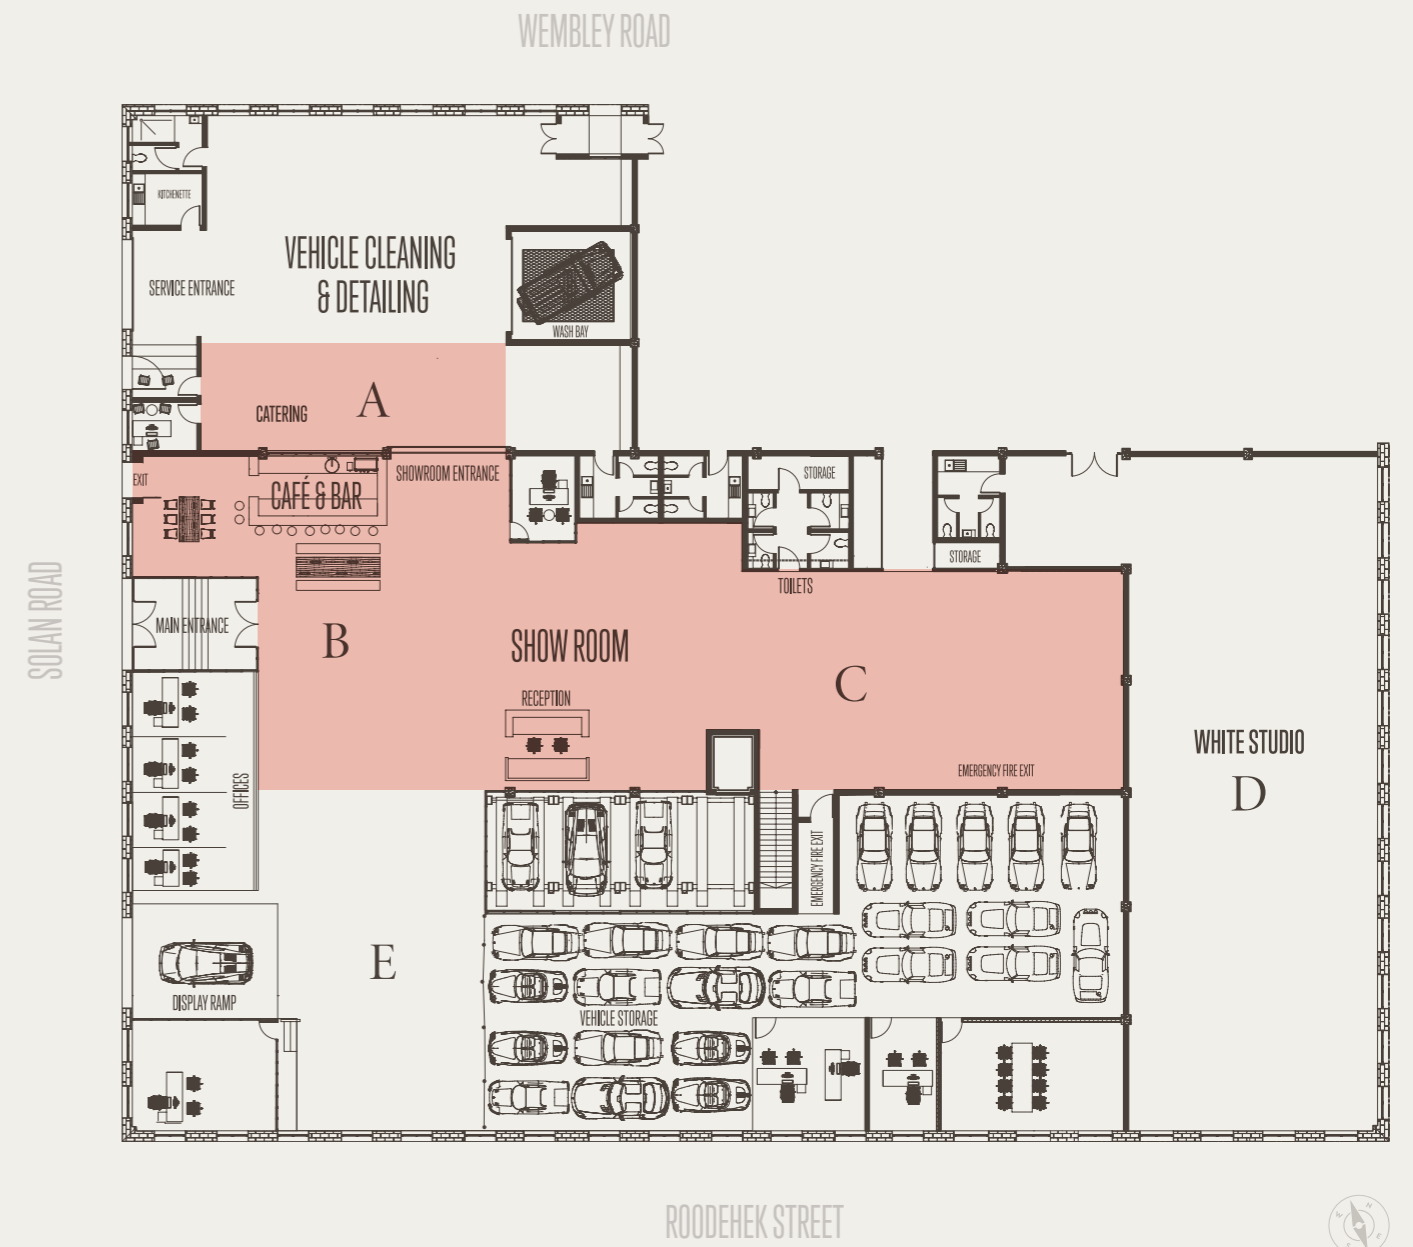

# Full Venue

SIZE:  
1200 m<sup>2</sup>

# Café, Bar & Showroom 1

SIZE:  
590 m<sup>2</sup>

## Café, Bar & Showroom 2

SIZE:

365 m<sup>2</sup>

# Café & Bar

SIZE:  
210 m<sup>2</sup>